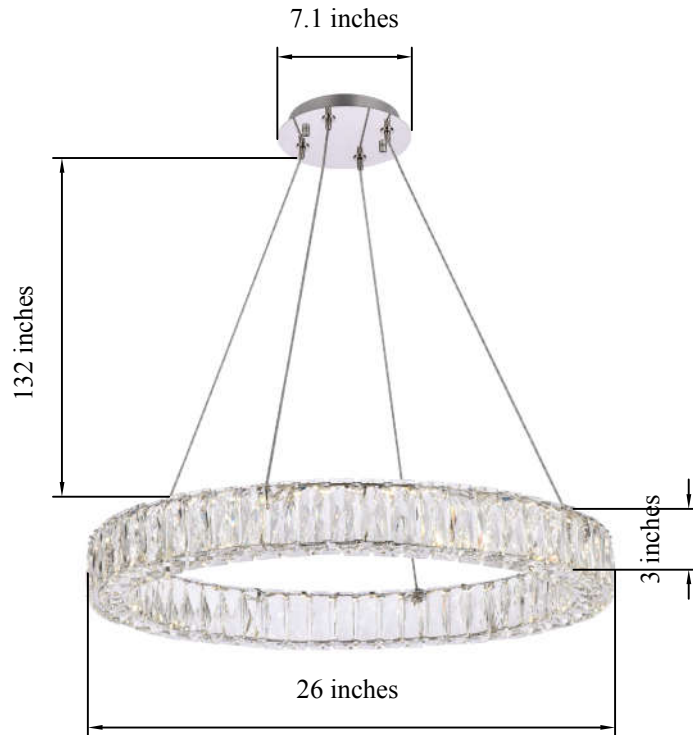

PRODUCT SPECIFICATION SHEET

MONROE COLLECTION

MONROE 1-Light Chrome Pendant Clear Crystal

Chrome
Item No:3503D26C

Satin Gold
Item No:3503D26G

Black
Item No:3503D26BK

Available Finishes

The Collection is composed of ,Pendants,
Bathroom Lamp and Flush Mounts

Dimensions

Canopy Size(in)	D7.1"H1"
Chain/Rod Length	N/A
Length	N/A
Width	26"
Height	3"
Maximum Height	135"

Specifications

Finish	3 Finishes
Material	Stainless Steel+Iron + Crystal
Crystal Color	Clear
Type	Pendant
Hanging Device	Steel Wire
Voltage	110-125V
Dimmable	YES
Warranty	1 Year Limited
Shipment Type	Small Parcel

Bulb / Socket

Socket Type	LED
Number of Lights	1
Wattage/Bulb	36W
Included	YES

Installation

Indoor/Outdoor	Indoor
Dry/Wet/Damp	Dry
Weight	16 LBS
Wire Length	132"
Safety Rating	ETL Listed
Color temperature	4000K/3000K
Lumen	2880LM
CRI	85